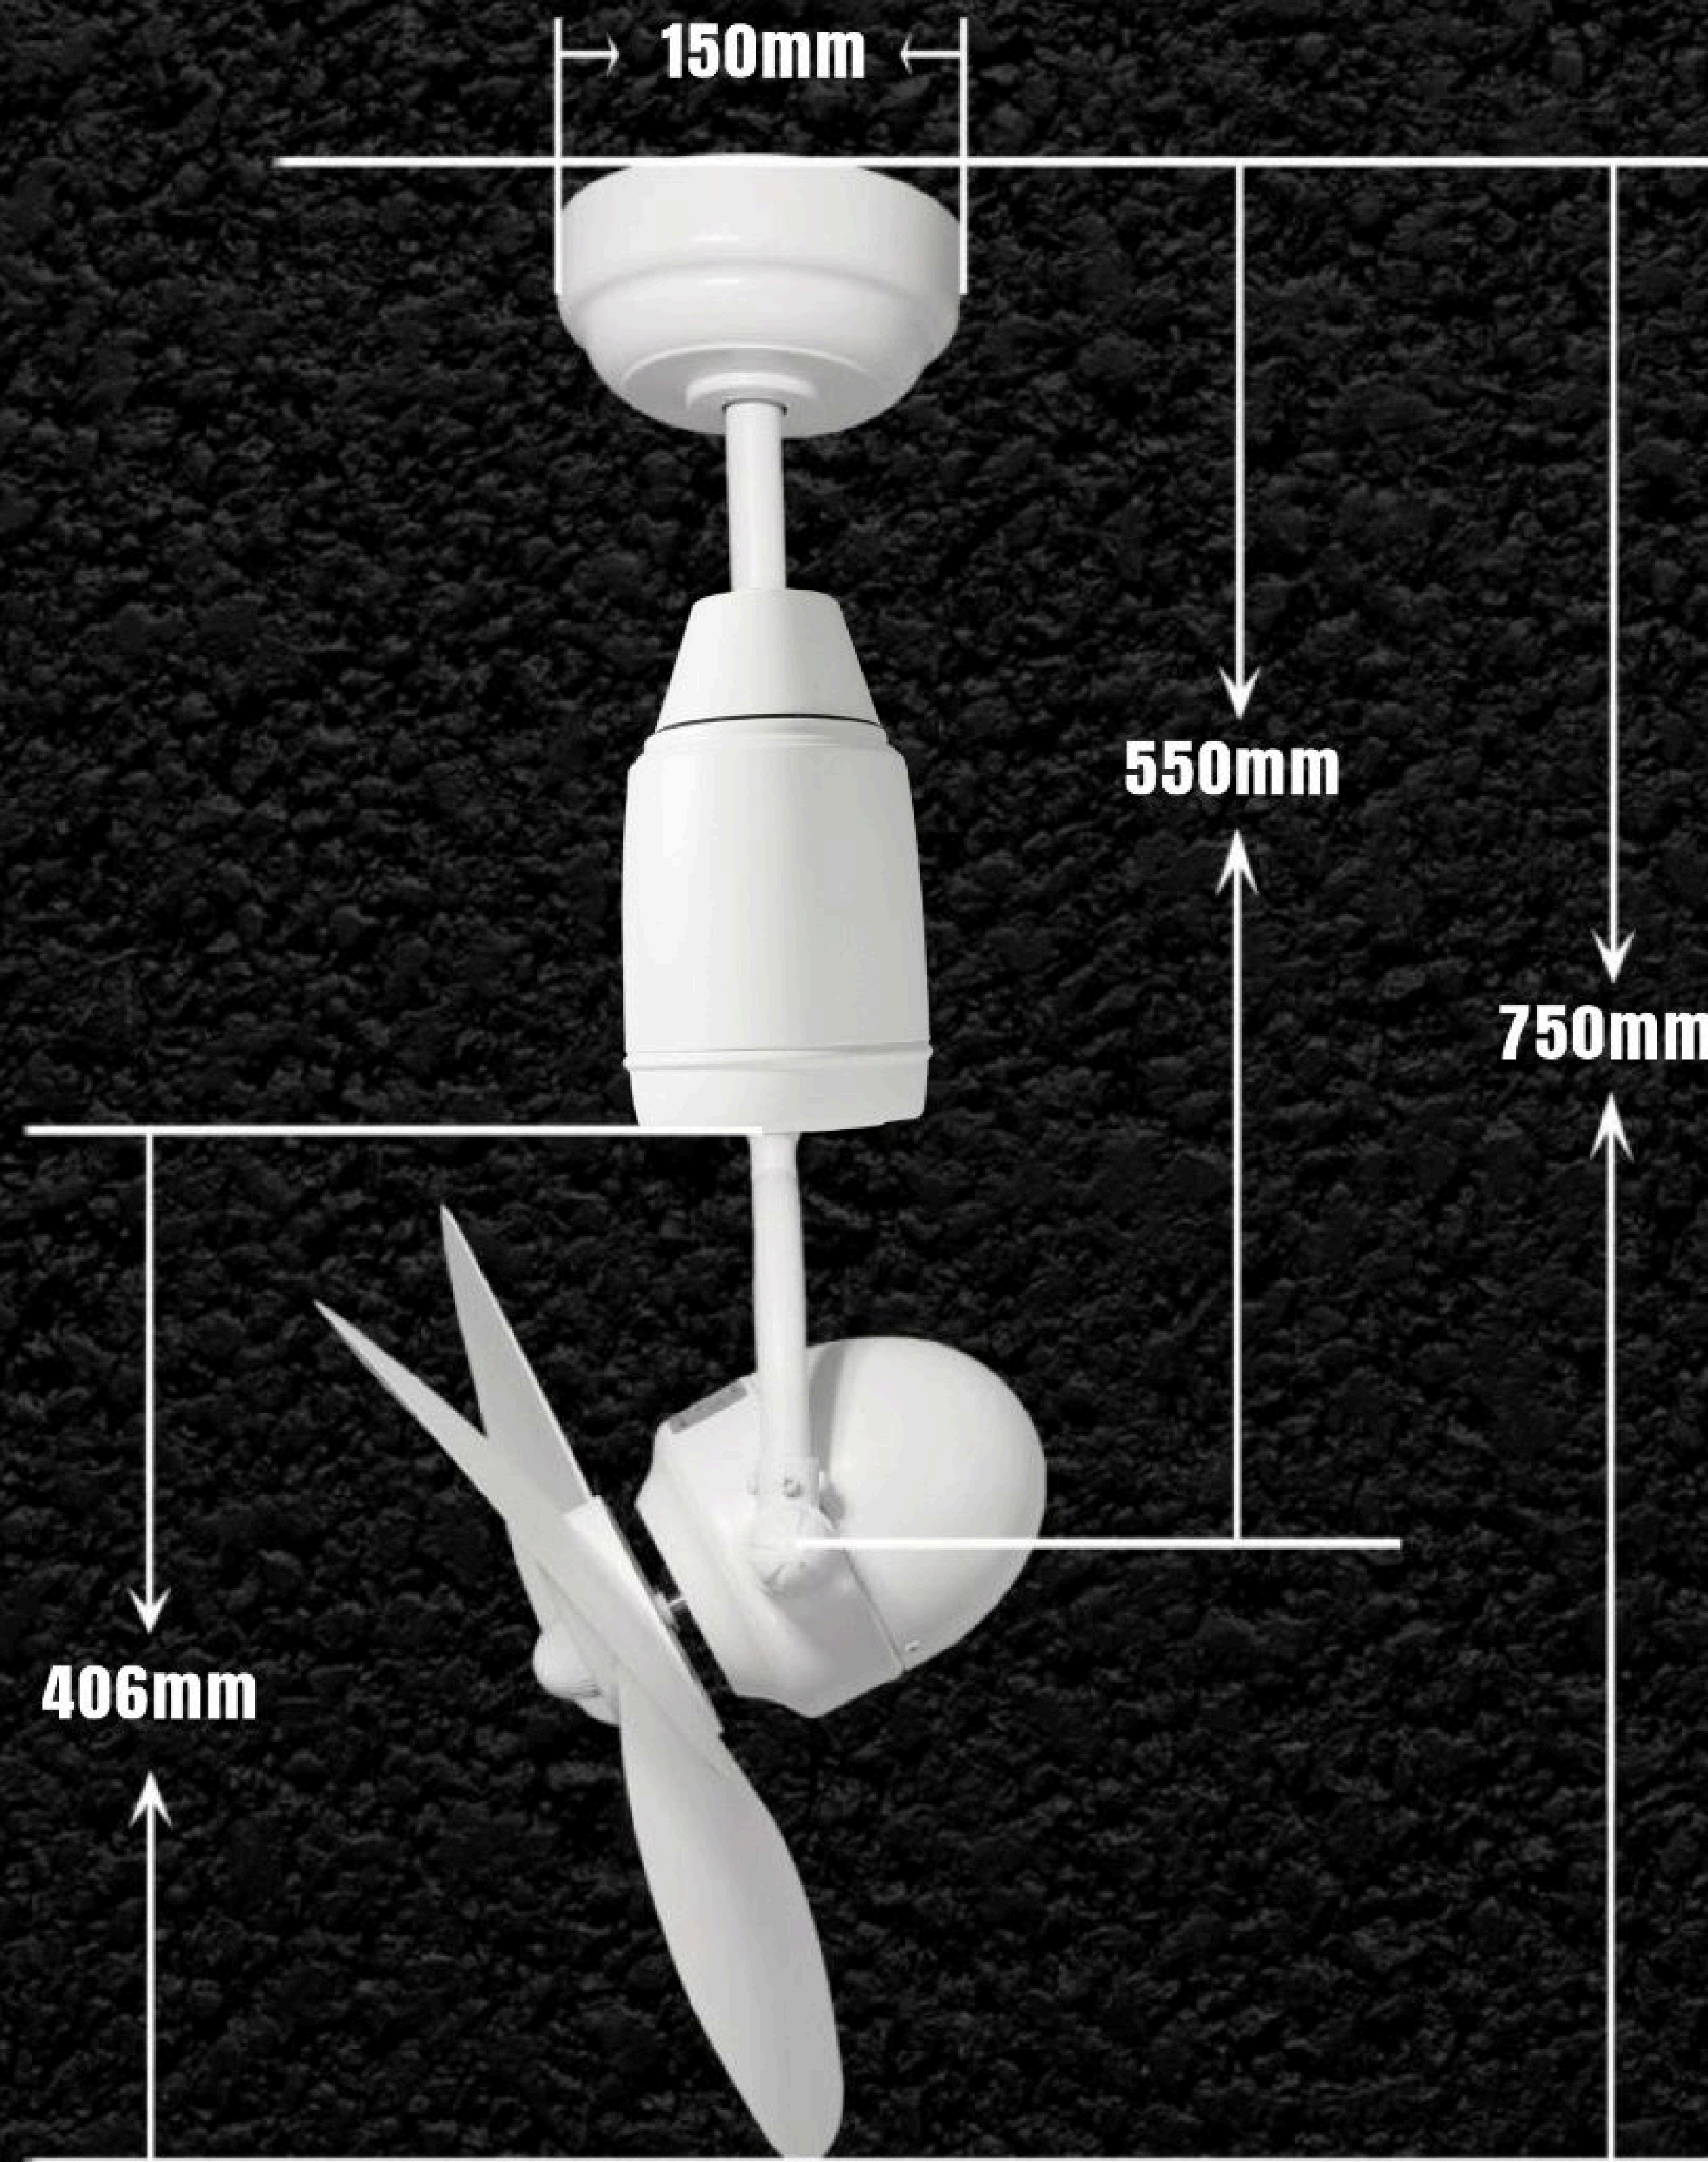

SGD \$199.00

MAXIMUM EFFICIENCY

DIMENSION SPECIFICATIONS:

263

PZERO

16"

SPEED 1	451 RPM / 2.8 Watt
SPEED 2	551 RPM / 3.4 Watt
SPEED 3	651 RPM / 4.3 Watt
SPEED 4	752 RPM / 5.4 Watt
SPEED 5	852 RPM / 6.8 Watt
SPEED 6	1052 RPM / 11.7 Watt