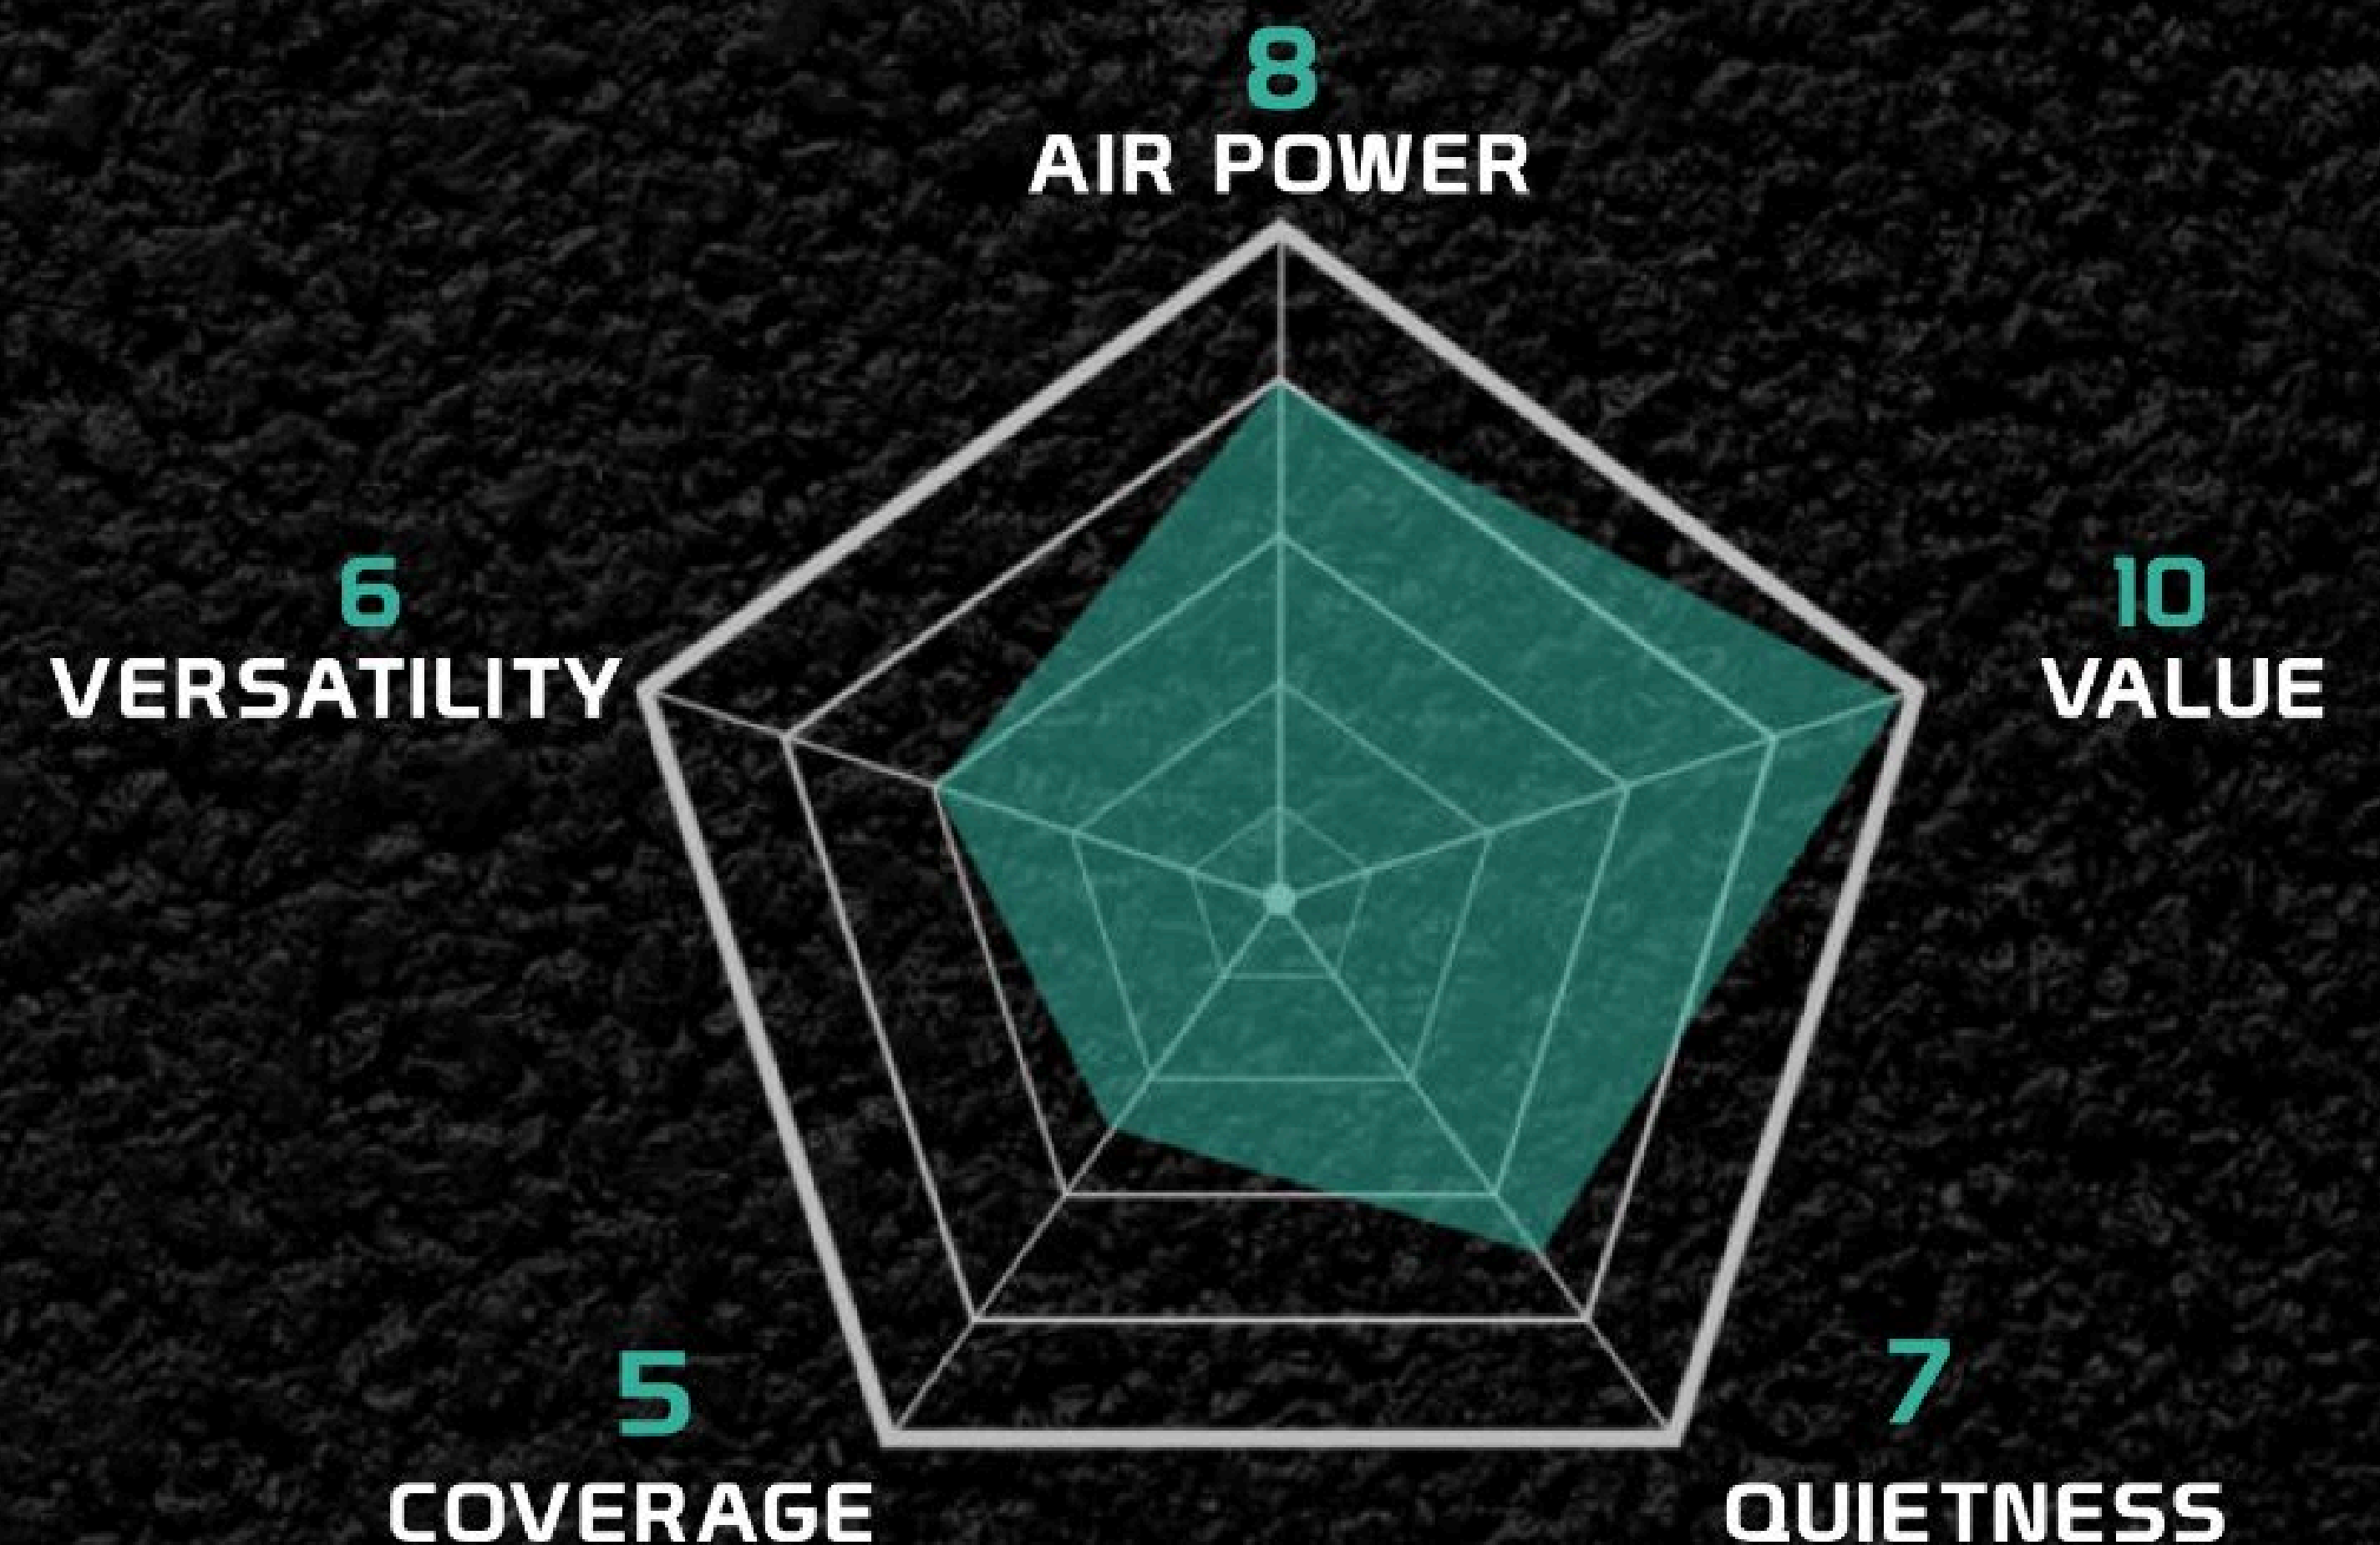

263

PZERO

16"

SPEED 1	451 RPM / 2.8 Watt
SPEED 2	551 RPM / 3.4 Watt
SPEED 3	651 RPM / 4.3 Watt
SPEED 4	752 RPM / 5.4 Watt
SPEED 5	852 RPM / 6.8 Watt
SPEED 6	1052 RPM / 11.7 Watt

WEIGHT 4.7 KG